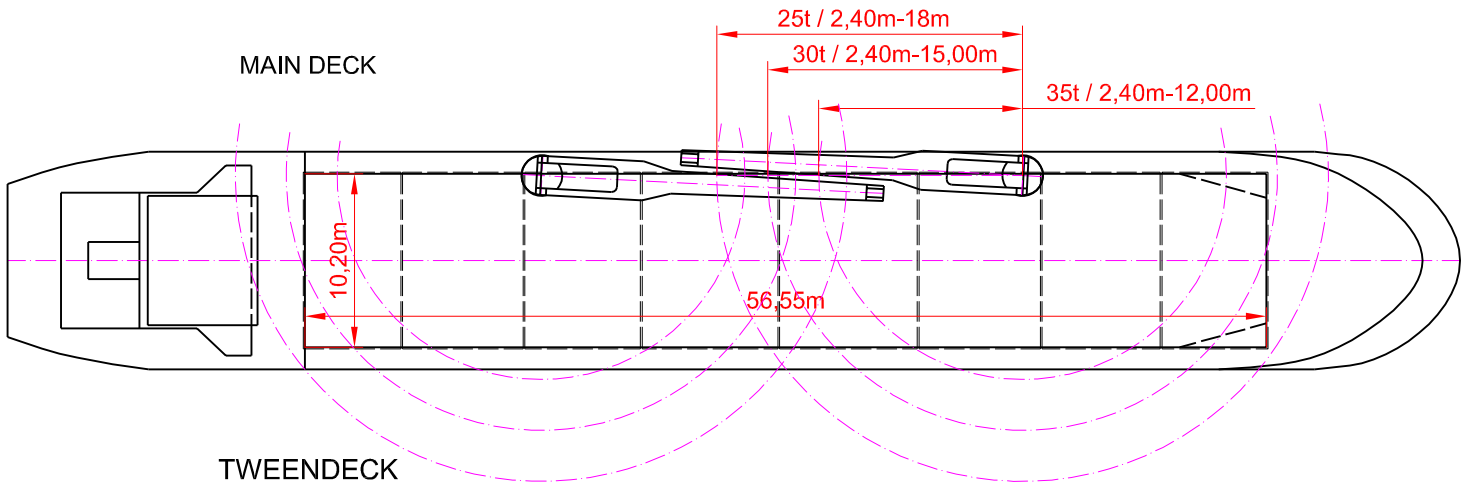

BBC CHARTERING & LOGISTIC

SHIP'S NAME	M/V Nils B
Phone	+49 491 9 25 20-90
Telefax	+49 491 9 25 20-99
Date	09.02.05
E-mail:	info@bbc-online.de

MAIN DECK

TWENDECK

HOLDS & DOUBLE BOTTOM