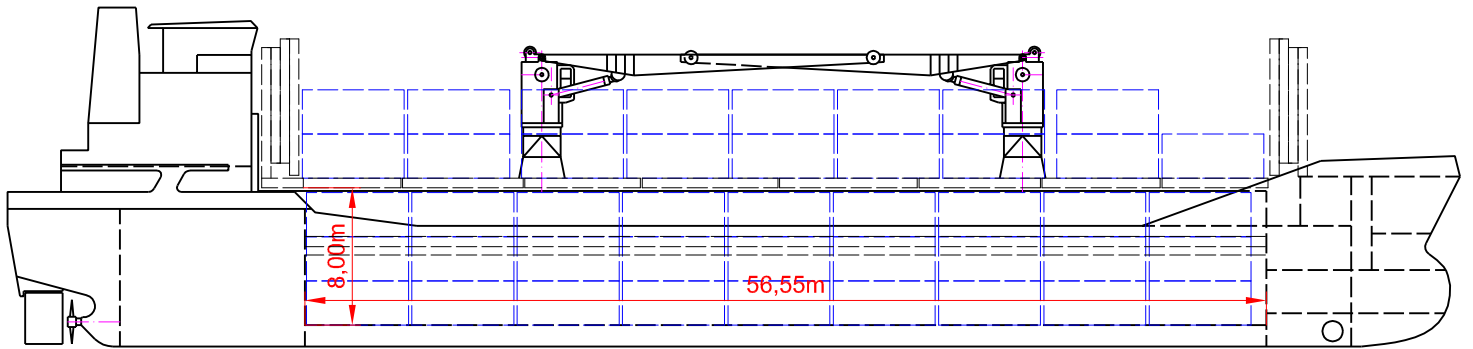

BBC CHARTERING & LOGISTIC

SHIP'S NAME	M/V Nils B
Phone	+49 491 9 25 20-90
Telefax	+49 491 9 25 20-99
Date	09.02.05
E-mail:	info@bbc-online.de

MAIN DECK

TWENDECK

HOLDS & DOUBLE BOTTOM