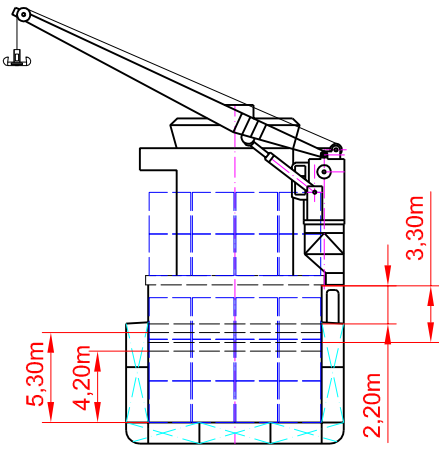

BBC CHARTERING & LOGISTIC

SHIP'S NAME	M/V Nils B
Phone	+49 491 9 25 20-90
Telefax	+49 491 9 25 20-99
Date	09.02.05
E-mail:	info@bbc-online.de

MAIN DECK

TWENDECK

HOLDS & DOUBLE BOTTOM