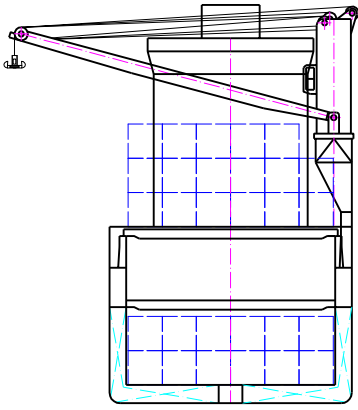

BBC CHARTERING & LOGISTIC

SHIP'S NAME	M/V BBC Finland
	Phone +49 491 9 25 20-90
	Telefax +49 491 9 25 20-99
Date	E-mail: info@bbc-online.de
09.02.05	

MAIN DECK

TWEENDECK

HOLDS & DOUBLE BOTTOM