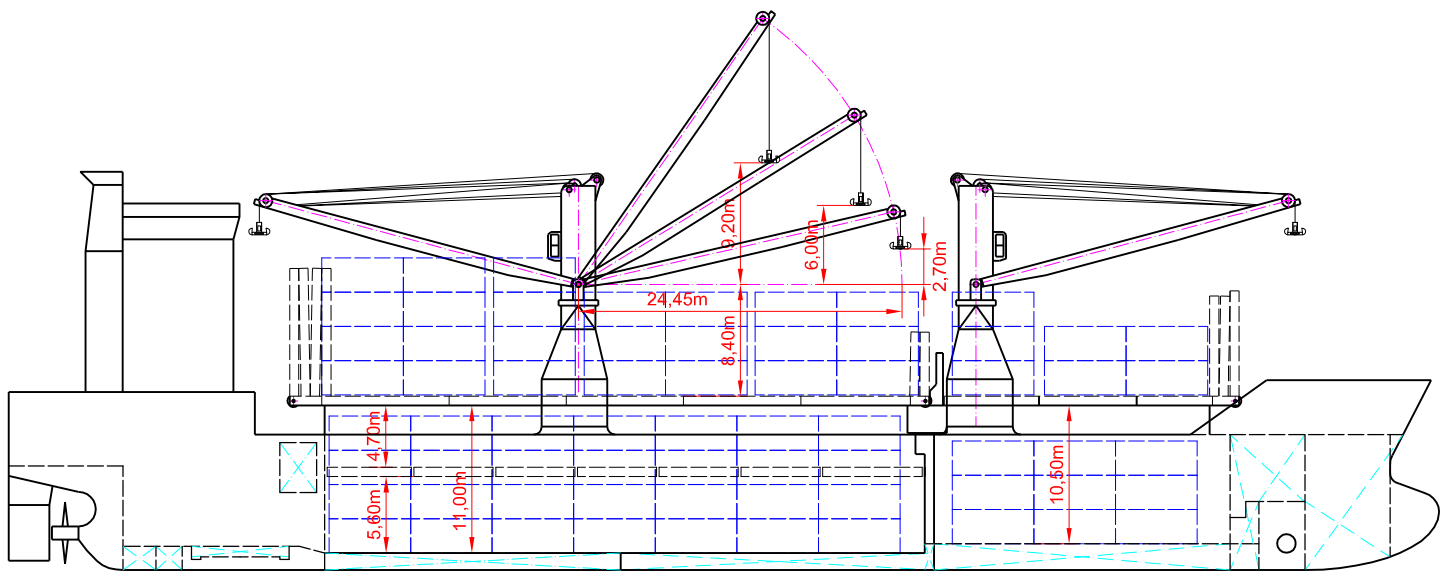

BBC CHARTERING & LOGISTIC

SHIP'S NAME	M/V BBC Finland
	Phone +49 491 9 25 20-90
	Telefax +49 491 9 25 20-99
Date	E-mail: info@bbc-online.de
09.02.05	

MAIN DECK

TWEENDECK

HOLDS & DOUBLE BOTTOM