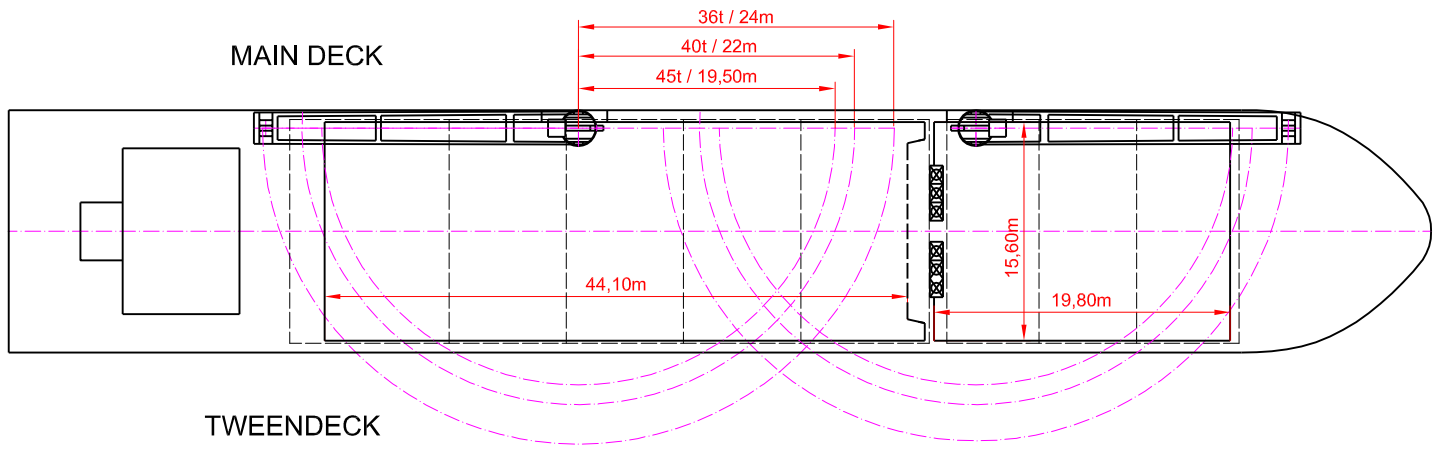

BBC CHARTERING & LOGISTIC

SHIP'S NAME	M/V BBC Finland
	Phone +49 491 9 25 20-90
	Telefax +49 491 9 25 20-99
Date	E-mail: info@bbc-online.de
09.02.05	

MAIN DECK

TWEENDECK

HOLDS & DOUBLE BOTTOM