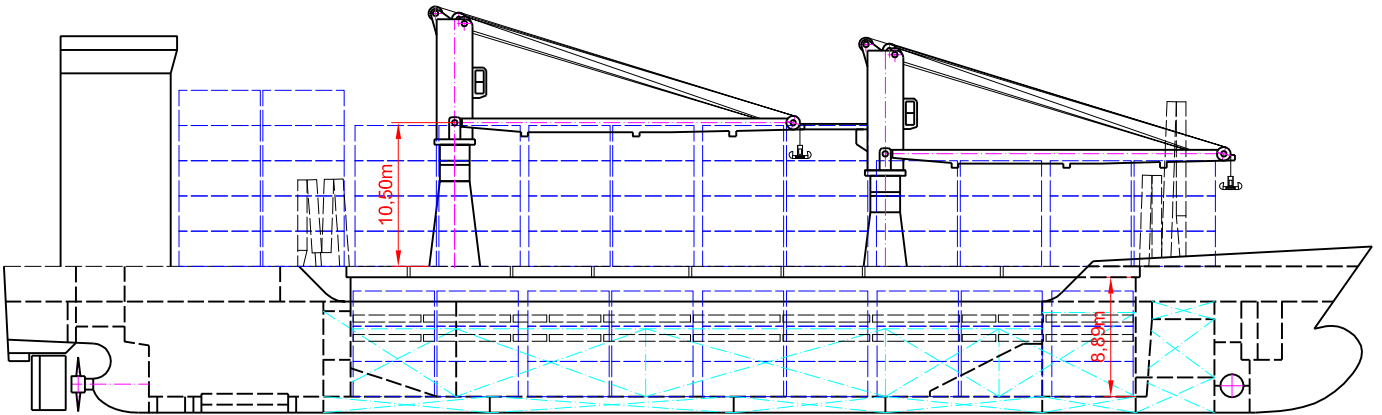

BBC CHARTERING & LOGISTIC

SHIP'S NAME	M/V BBC Japan
Phone	+49 491 9 25 20-90
Telefax	+49 491 9 25 20-99
Date	09.02.05
E-mail:	info@bbc-online.de

MAIN DECK

TWEENDECK

HOLDS & DOUBLE BOTTOM