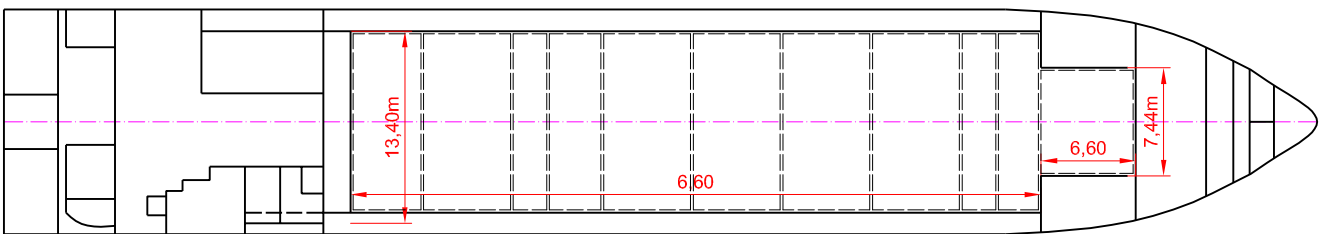

BBC CHARTERING & LOGISTIC

SHIP'S NAME	M/V BBC Japan
Phone	+49 491 9 25 20-90
Telefax	+49 491 9 25 20-99
Date	09.02.05
E-mail:	info@bbc-online.de

MAIN DECK

TWEENDECK

HOLDS & DOUBLE BOTTOM