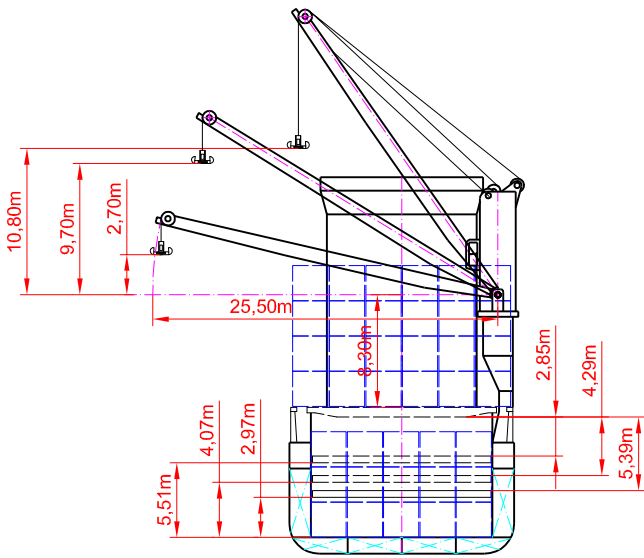

BBC CHARTERING & LOGISTIC

SHIP'S NAME	M/V BBC Japan
Phone	+49 491 9 25 20-90
Telefax	+49 491 9 25 20-99
Date	09.02.05
E-mail:	info@bbc-online.de

MAIN DECK

TWEENDECK

HOLDS & DOUBLE BOTTOM