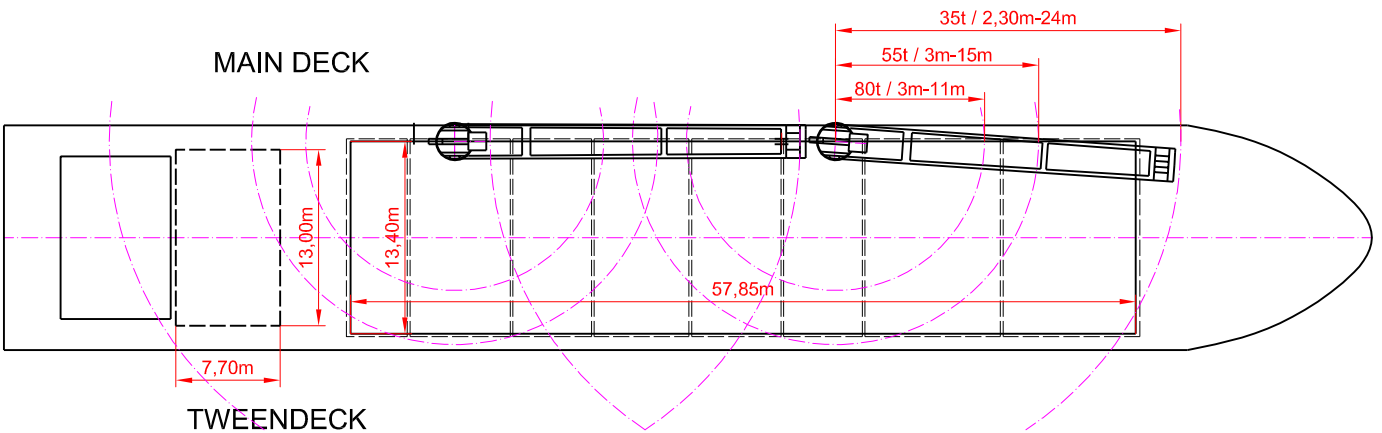

BBC CHARTERING & LOGISTIC

SHIP'S NAME	M/V BBC Japan
Phone	+49 491 9 25 20-90
Telefax	+49 491 9 25 20-99
Date	09.02.05
E-mail:	info@bbc-online.de

MAIN DECK

TWEENDECK

HOLDS & DOUBLE BOTTOM