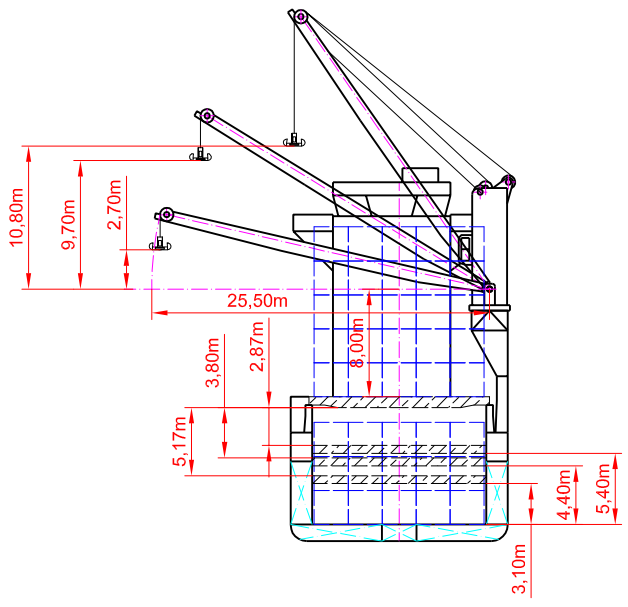

BBC CHARTERING & LOGISTIC

| | |
|-------------|--------------------|
| SHIP'S NAME | M/V BBC Mexico |
| Phone | +49 491 9 25 20-90 |
| Telefax | +49 491 9 25 20-99 |
| Date | 09.02.05 |
| E-mail | info@bbc-online.de |

MAIN DECK

TWEEDECK

HOLDS & DOUBLE BOTTOM