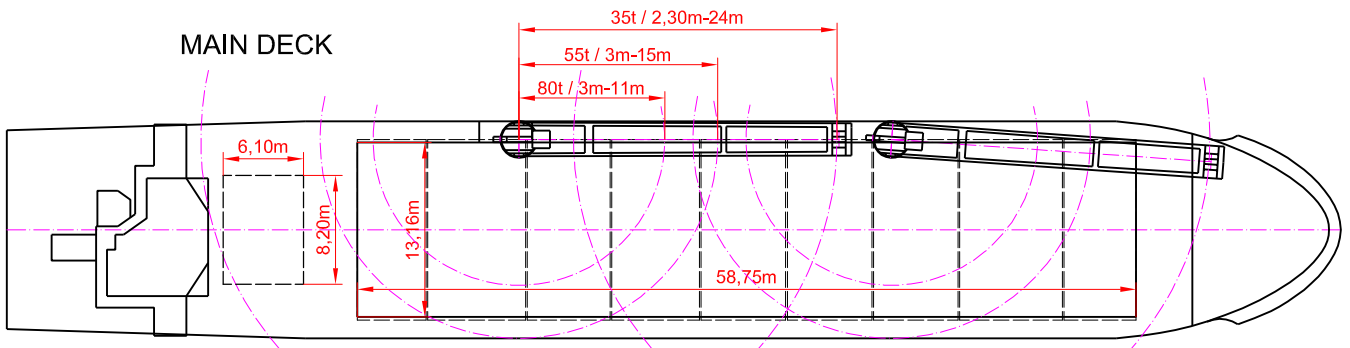

BBC CHARTERING & LOGISTIC

| | |
|-------------|--------------------|
| SHIP'S NAME | M/V BBC Mexico |
| Phone | +49 491 9 25 20-90 |
| Telefax | +49 491 9 25 20-99 |
| Date | 09.02.05 |
| E-mail | info@bbc-online.de |

MAIN DECK

TWEEDECK

HOLDS & DOUBLE BOTTOM