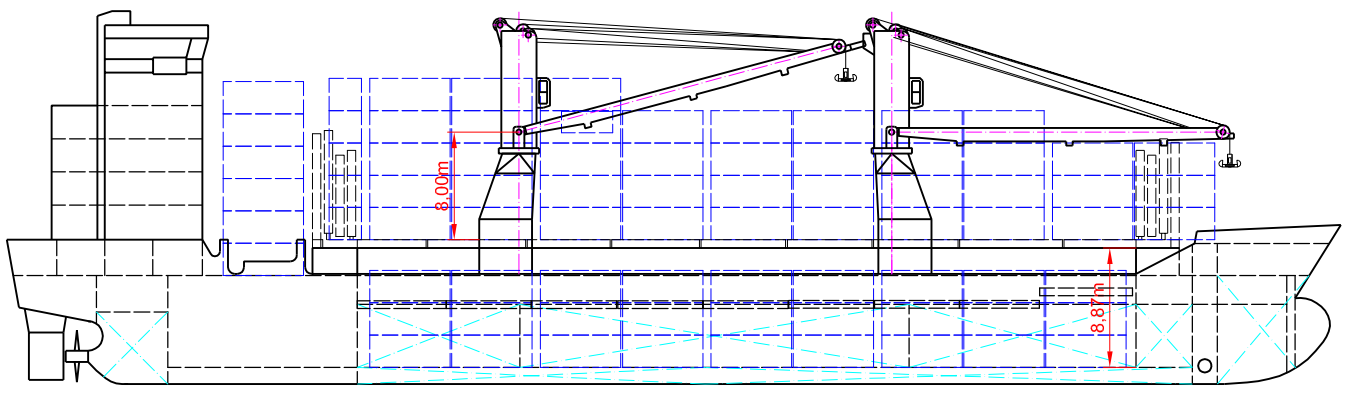

BBC CHARTERING & LOGISTIC

| | |
|-------------|--------------------|
| SHIP'S NAME | M/V BBC Mexico |
| Phone | +49 491 9 25 20-90 |
| Telefax | +49 491 9 25 20-99 |
| Date | 09.02.05 |
| E-mail | info@bbc-online.de |

MAIN DECK

TWEEDECK

HOLDS & DOUBLE BOTTOM