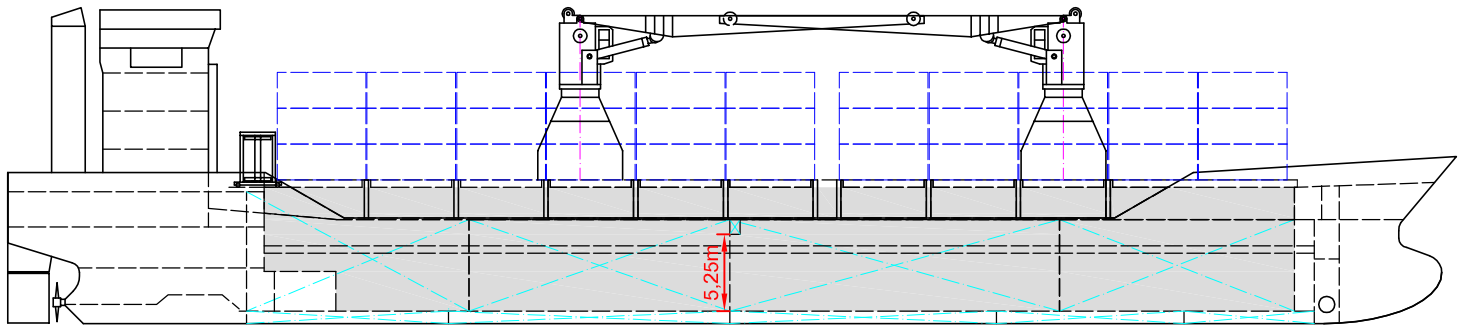

Crane working area SWL 35t

MAIN DECK

TWEENDECK

TANKTOP