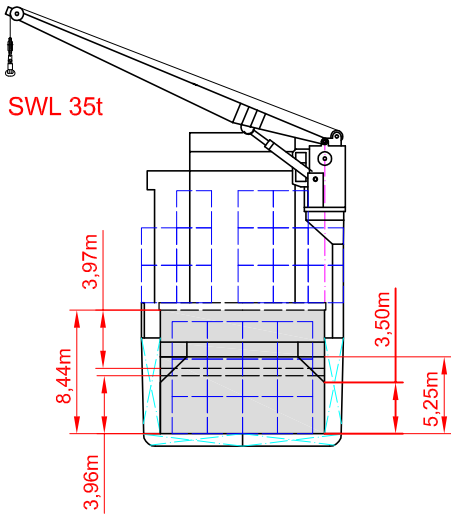

SHIP'S NAME	M/V BBC Holland
Phone	+49 491 9 25 20-90
Telefax	+49 491 9 25 20-99
Date	29.07.09
E-mail:	chartering.leer@bbc-chartering.com

All details are about and believed to be correct but given without guarantee and they must not be used as basis for charterparties or contracts without BBC's explicit written authority

Crane working area SWL 35t

MAIN DECK

TWEENDECK

TANKTOP