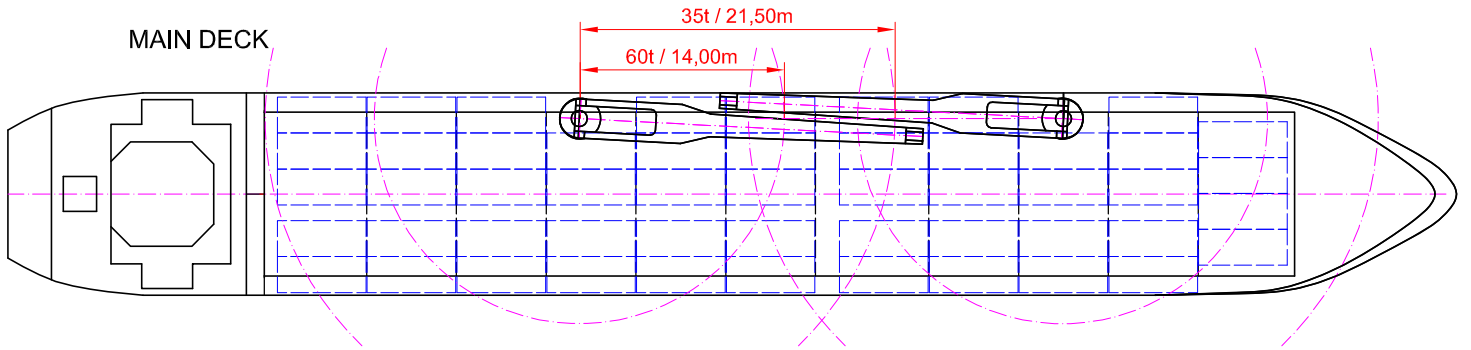

Crane working area SWL 35t

MAIN DECK

TWEENDECK

TANKTOP