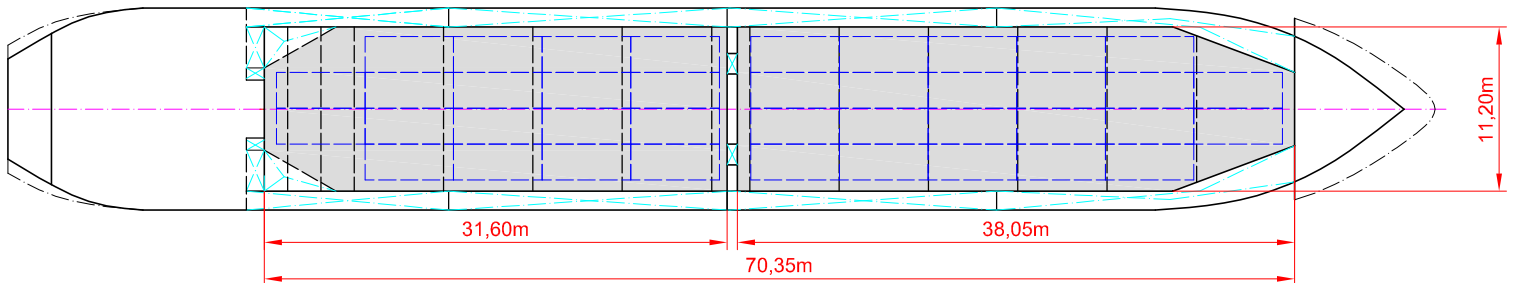

Crane working area SWL 35t

MAIN DECK

TWEENDECK

TANKTOP